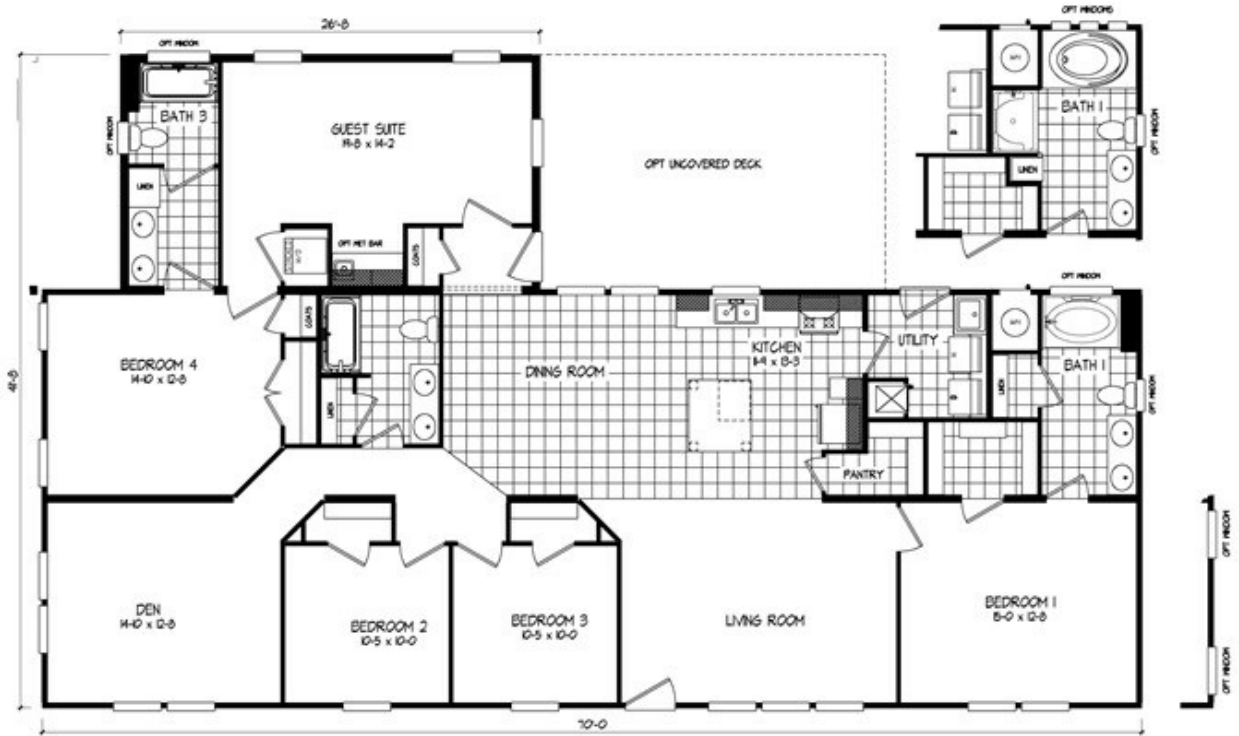

The Infinity

Model number: 51IBK44704AH17

4 beds • 2 baths • 3080 sq.ft. • 44' width • 70' depth

Our home building facilities invest in continuous product and process improvements. Plans, dimensions, features, materials, specifications and availability are subject to change without notice or obligation. Renderings and floor plans are representative likenesses of our homes and may differ from the actual homes. We invite you to tour a Home Center near you and inspect the highest value in quality housing available or call (623) 931-0100 to speak with a Home Consultant. Copyright 2017, CMH. All rights reserved.